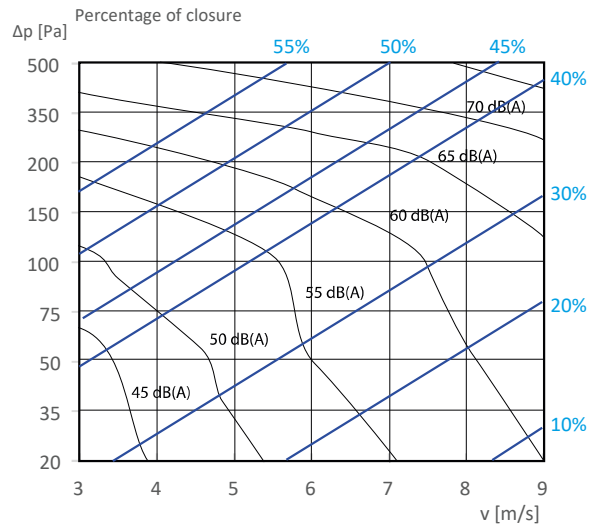

PRESSURE DROP AND SOUND POWER LEVELS

d400

d500

d630