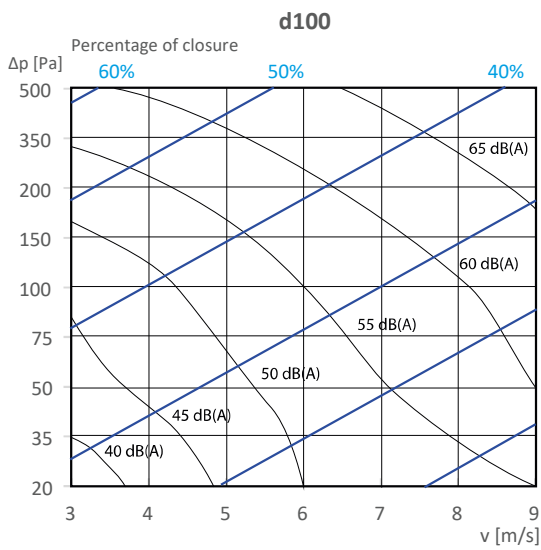

PRESSURE DROP AND SOUND POWER LEVELS

d400

d500

d630