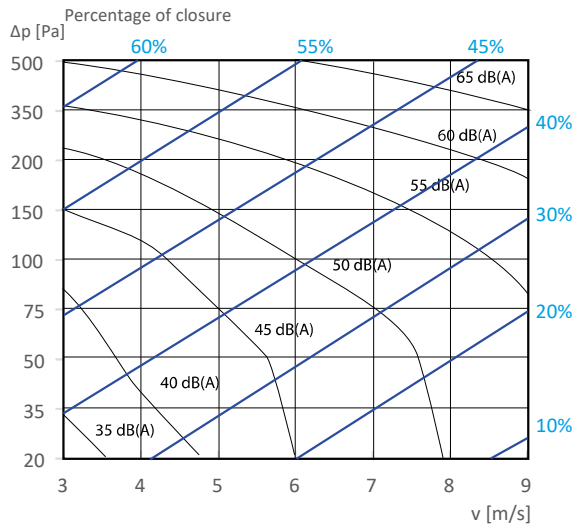

PRESSURE DROP AND SOUND POWER LEVELS

d400

d500

d630