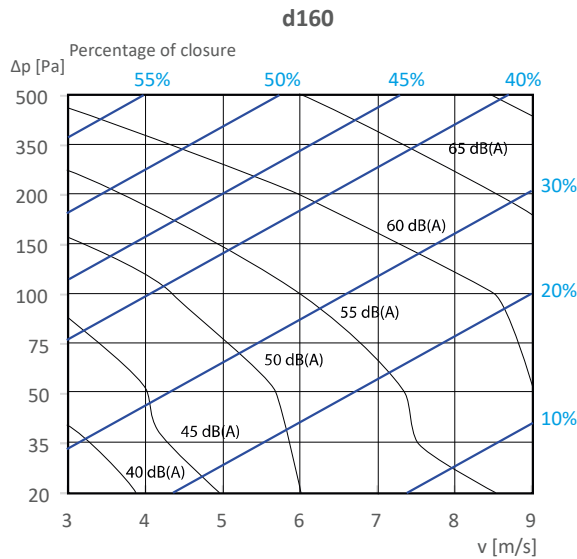

PRESSURE DROP AND SOUND POWER LEVELS

d400

d500

d630