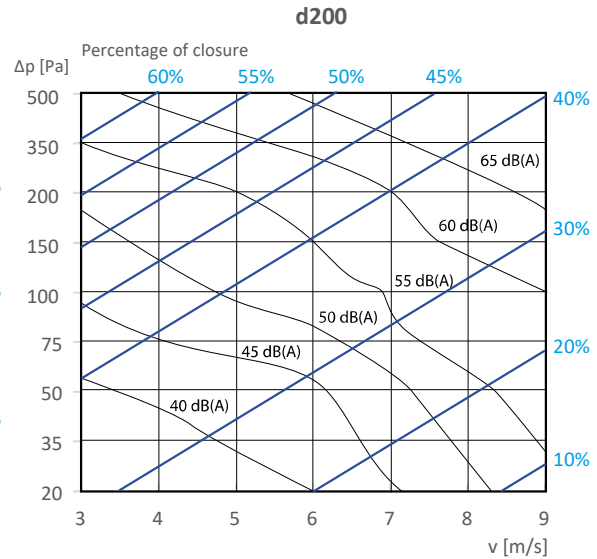

PRESSURE DROP AND SOUND POWER LEVELS

d400

d500

d630