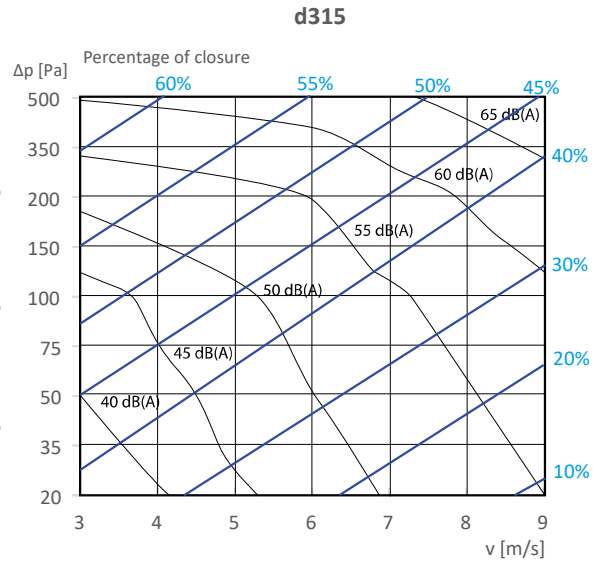

PRESSURE DROP AND SOUND POWER LEVELS

d400

d500

d630