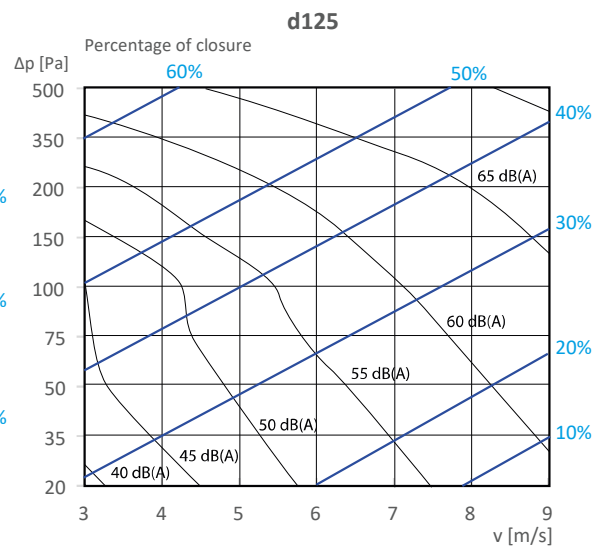

PRESSURE DROP AND SOUND POWER LEVELS

d400

d500

d630