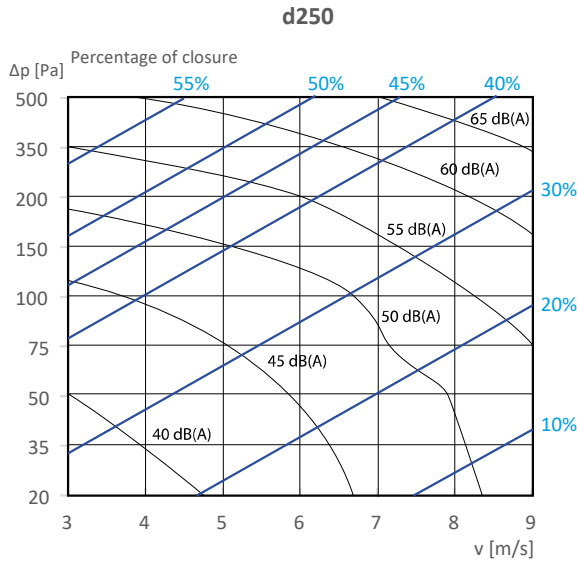

PRESSURE DROP AND SOUND POWER LEVELS

d400

d500

d630