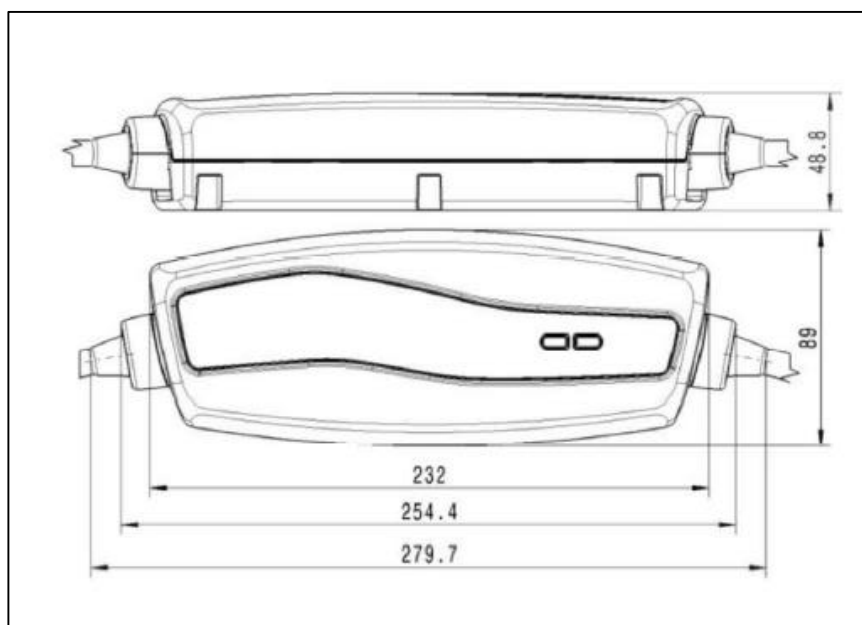

## TECHNICAL DATA

Item Number	35202100042	35102100043
Car connector acc. to IEC 62196	Type 2	Type 1
Infrastructure connector acc. to IEC 60884	SCHUKO® (Type E+F) unbowed	
Cable length	8 m	8 m
Cable length SCHUKO® → IC-CPD Modul	1,4 m	
Nominal voltage $U_n$	230 VAC	
Nominal frequency	50 Hz	
Max. charging current	10 A	
Charging power	2,3 kW	
RCD	Type A ( $I_{\Delta N} = 20\text{mA}$ ) + DC ( $I_{\Delta NDC} = 6\text{mA}$ ) bipolar 1P+N	
Ambient temperature	-40°C to 50°C (65°C with derating)	
Cable cross section data [ $\text{mm}^2$ ]	3 G 2,5 + 0,5	
Charging mode acc. to IEC 61851	Mode 2	
Protection class IC-CPD	IP 69k	
Protection class home plug	IP44 (with protective cap)	
Weight	2...4 kg (depending on the model)	

## DIMENSIONS