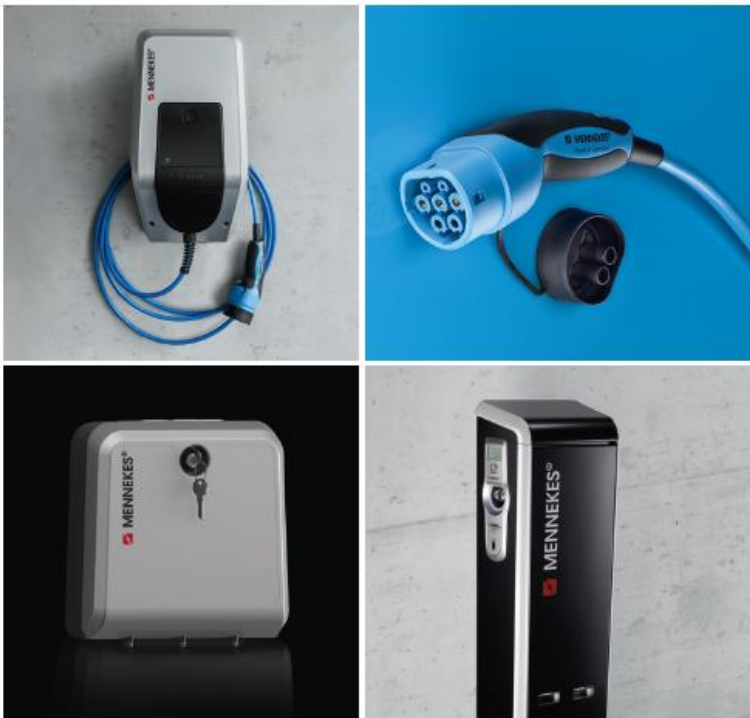

CHARGE UP YOUR DAY!

Thousands of MENNEKES charging points are in daily use in Europe, delighting users in their diverse life situations.

As an innovative leader we offer a broad portfolio of charging solutions for the private and public applications