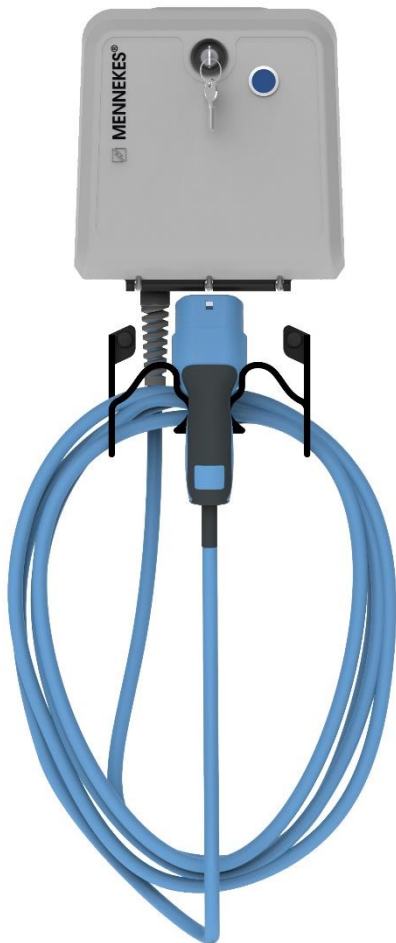

Compact Rx

The MENNEKES Compact Wallbox is a charging station for use in private and semi-public areas, such as private land, company car parks and depots.

- Charging acc. Mode 3 (IEC 61851)
- Vehicle connectors acc. IEC 62196
- Integrated cable suspender
- Status information through LED
- RCD Type B included for installation in the upstream power distribution

Optional:

- Permanently connected charging cable with connector type 2 (Length 5m)
- Permanently connected charging cable with connector type 1 (Length 5m)
- Charging power up to 7,4 kW

TECHNICAL DATA

Item Number	1359204	1359205	1359104
Charging power Mode 3	3,7 kW	7,4 kW	3,7 kW
	Type 2	Type 2	Type 1
Rated voltage U_n	230 V AC $\pm 10\%$	230 V AC $\pm 10\%$	230 V AC $\pm 10\%$
Rated frequency f_n	50 Hz		
Rated current I_{nA}	16 A	32 A	16 A
Charging current Mode 3 I_{nC}	16 A, 1 ph	32 A, 1 ph	16 A, 1 ph
Protection	RCD Type B (for the installation in the upstream power distribution)		
Degree of protection	Enclosure IP 54 Plug IP 44 (with protective cap)		
Protection class	II		
Dimensions	280 mm x 260 mm x 110 mm (H x W x D)		
Rated impulse withstand voltage U_{imp}	4 kV		
Rated short circuit current I_{cc}	10 kA		
Rated diversity factor RDF	1		
Pollution degree	3		
Earthing system	TN/TT		
Condition of installation	Stationary equipment		
Usage	ACSEV		
Mounting method	wall mounting, surface mounting		
EMC classification	A+B		
Rated insulation voltage U_i	500 V		
Maximum cable cross-sections at the terminals	Rigid	3 x 6 mm ²	
	Flexible	3 x 4 mm ²	

DELIVERY CONTENTS

1. Device
2. Bag containing fixing material
3. Operation and installation manual
4. Drilling jig
5. Key
6. Residual current device (RCD) type B
7. Cable holder

DIMENSIONS

CHARGE UP YOUR DAY!