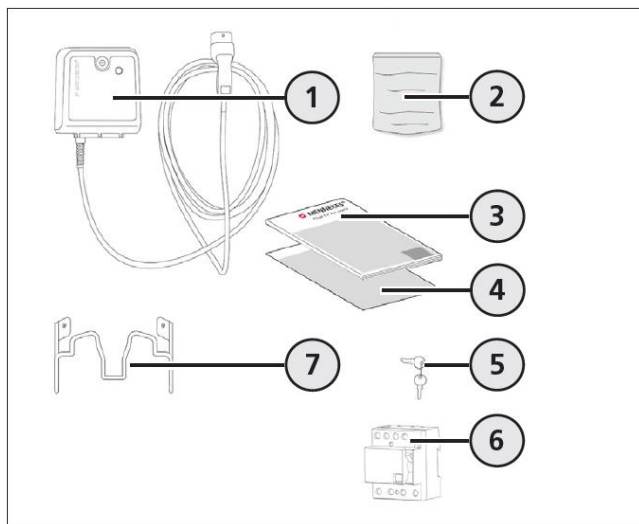

Optional:

- Permanently connected charging cable with connector type 2 (Length 5m)
- Permanently connected charging cable with connector type 1 (Length 5m)
- Charging power up to 7,4 kW

TECHNICAL DATA

Item Number	1359204	1359205	1359104
Charging power Mode 3	3,7 kW	7,4 kW	3,7 kW
	Type 2	Type 2	Type 1
Rated voltage U_n	230 V AC $\pm 10\%$	230 V AC $\pm 10\%$	230 V AC $\pm 10\%$
Rated frequency f_n	50 Hz		
Rated current I_{nA}	16 A	32 A	16 A
Charging current Mode 3 I_{nC}	16 A, 1 ph	32 A, 1 ph	16 A, 1 ph
Protection	RCD Type B (for the installation in the upstream power distribution)		
Degree of protection	Enclosure IP 54 Plug IP 44 (with protective cap)		
Protection class	II		
Dimensions	280 mm x 260 mm x 110 mm (H x W x D)		
Rated impulse withstand voltage U_{imp}	4 kV		
Rated short circuit current I_{cc}	10 kA		
Rated diversity factor RDF	1		
Pollution degree	3		
Earthing system	TN/TT		
Condition of installation	Stationary equipment		
Usage	ACSEV		
Mounting method	wall mounting, surface mounting		
EMC classification	A+B		
Rated insulation voltage U_i	500 V		
Maximum cable cross-sections at the terminals	Rigid	3 x 6 mm ²	
	Flexible	3 x 4 mm ²	

DELIVERY CONTENTS

1. Device
2. Bag containing fixing material
3. Operation and installation manual
4. Drilling jig
5. Key
6. Residual current device (RCD) type B
7. Cable holder

DIMENSIONS

CHARGE UP YOUR DAY!