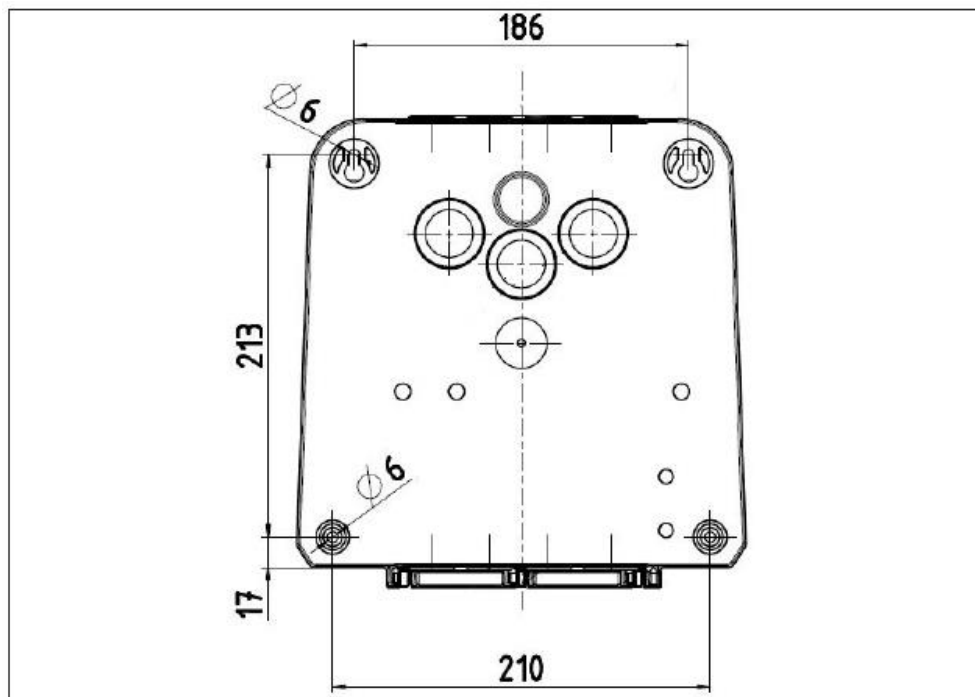

Optional:

- Permanently connected charging cable with connector type 2 (Length 5m)
- Permanently connected charging cable with connector type 1 (Length 5m)
- Charging power up to 7,4 kW

TECHNICAL DATA

Item Number	1359204	1359205	1359104
Charging power Mode 3	3,7 kW	7,4 kW	3,7 kW
	Type 2	Type 2	Type 1
Rated voltage U_n	230 V AC $\pm 10\%$	230 V AC $\pm 10\%$	230 V AC $\pm 10\%$
Rated frequency f_n	50 Hz		
Rated current I_{nA}	16 A	32 A	16 A
Charging current Mode 3 I_{nC}	16 A, 1 ph	32 A, 1 ph	16 A, 1 ph
Protection	RCD Type B (for the installation in the upstream power distribution)		
Degree of protection	Enclosure IP 54 Plug IP 44 (with protective cap)		
Protection class	II		
Dimensions	280 mm x 260 mm x 110 mm (H x W x D)		
Rated impulse withstand voltage U_{imp}	4 kV		
Rated short circuit current I_{cc}	10 kA		
Rated diversity factor RDF	1		
Pollution degree	3		
Earthing system	TN/TT		
Condition of installation	Stationary equipment		
Usage	ACSEV		
Mounting method	wall mounting, surface mounting		
EMC classification	A+B		
Rated insulation voltage U_i	500 V		
Maximum cable cross-sections at the terminals	Rigid	3 x 6 mm ²	
	Flexible	3 x 4 mm ²	

DELIVERY CONTENTS

1. Device
2. Bag containing fixing material
3. Operation and installation manual
4. Drilling jig
5. Key
6. Residual current device (RCD) type B
7. Cable holder

DIMENSIONS

CHARGE UP YOUR DAY!