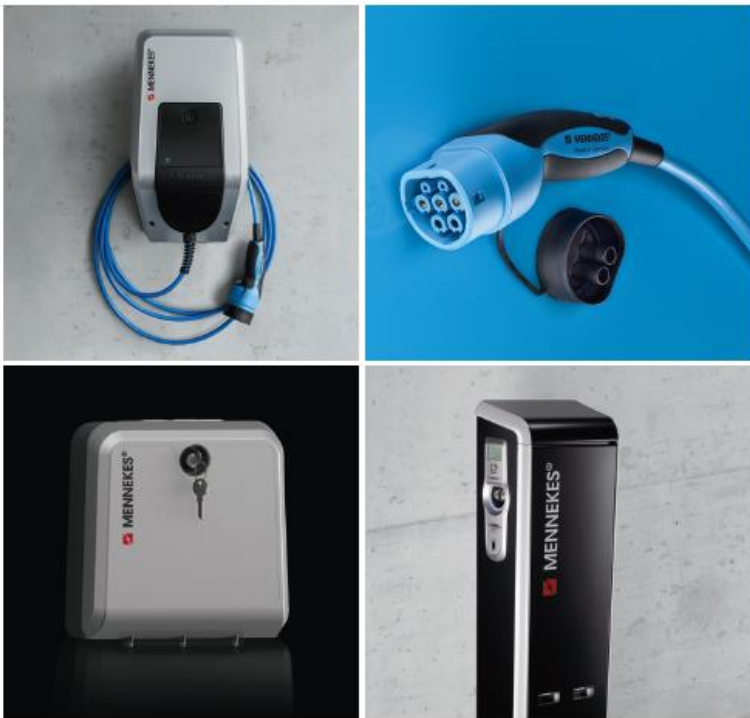

DELIVERY CONTENTS

1. Device
2. Bag containing fixing material
3. Operation and installation manual
4. Drilling jig
5. Key
6. Residual current device (RCD) type B
7. Cable holder

DIMENSIONS

CHARGE UP YOUR DAY!