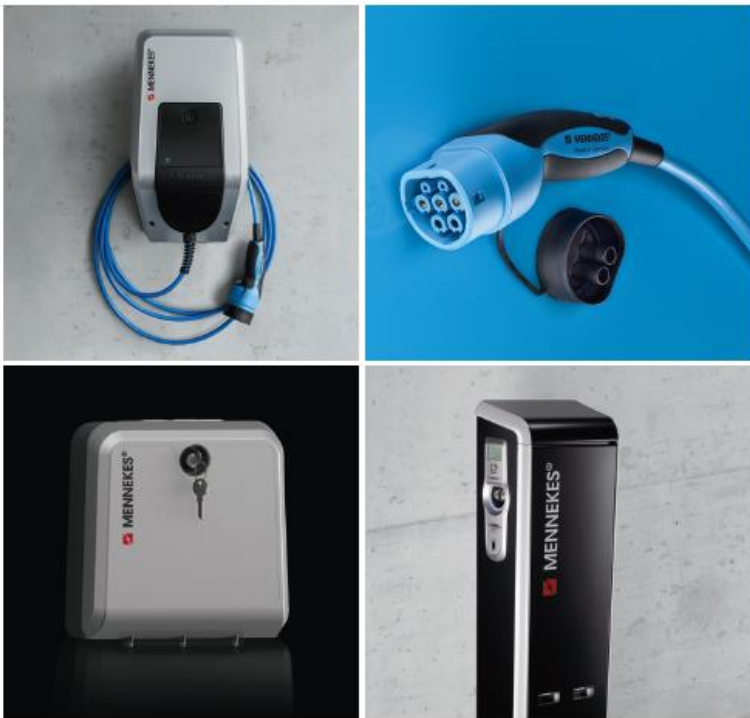

DELIVERY CONTENTS

1. Charging station
2. Bag with installation hardware (screws, dowels, plugs)
3. Operation manual
4. Cable suspender
5. Key set
6. Drilling template

DIMENSIONS

CHARGE UP YOUR DAY!

Thousands of MENNEKES charging points are in daily use in Europe, delighting users in their diverse life situations.