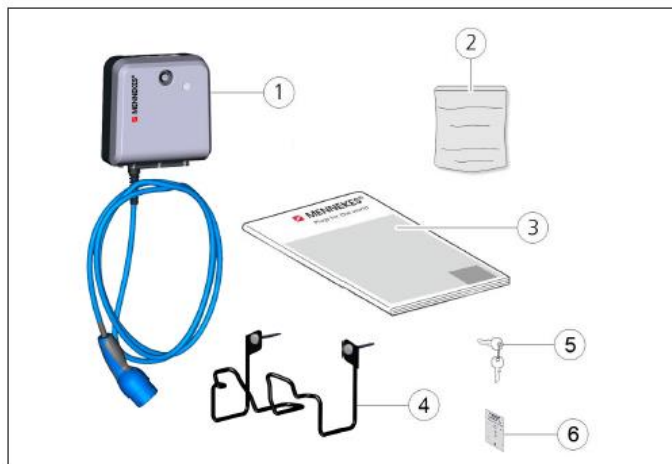

Compact

The MENNEKES Compact Wallbox is a charging station for use in private and semi-public areas, such as private land, company car parks and depots.

- Charging acc. Mode 3 (IEC 61851)
- Vehicle connectors acc. IEC 62196
- Integrated cable suspender
- Status information through LED

Optional:

- Permanently connected charging cable with connector type 2 (Length 5m)
- Permanently connected charging cable with connector type 1 (Length 5m)
- Charging power up to 11 or 7,4 kW

TECHNICAL DATA

DELIVERY CONTENTS

1. Charging station
2. Bag with installation hardware (screws, dowels, plugs)
3. Operation manual
4. Cable suspender
5. Key set
6. Drilling template

DIMENSIONS

CHARGE UP YOUR DAY!

Thousands of MENNEKES charging points are in daily use in Europe, delighting users in their diverse life situations.