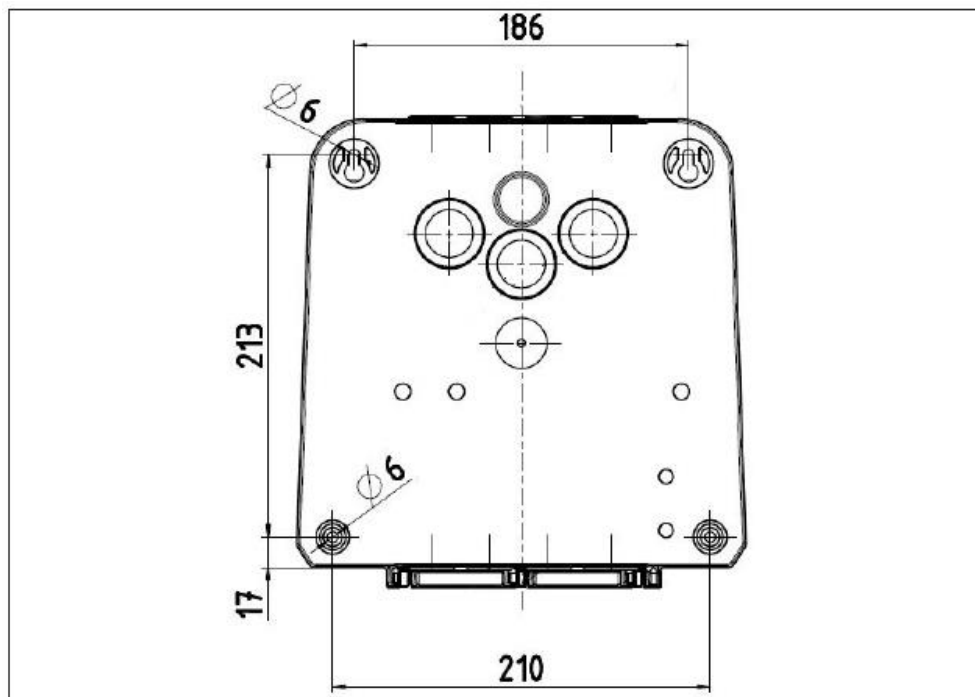

DIMENSIONS