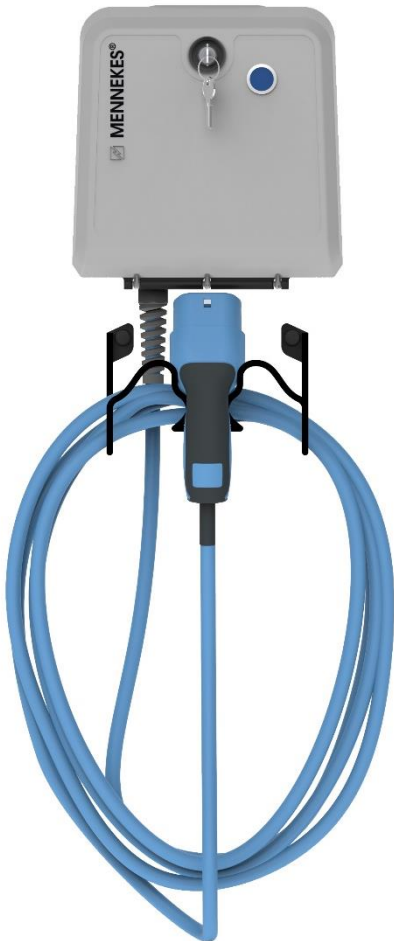

Compact

The MENNEKES Compact Wallbox is a charging station for use in private and semi-public areas, such as private land, company car parks and depots.

- Charging acc. Mode 3 (IEC 61851)
- Vehicle connectors acc. IEC 62196
- Integrated cable suspender
- Status information through LED

Optional:

- Permanently connected charging cable with connector type 2 (Length 5m)
- Permanently connected charging cable with connector type 1 (Length 5m)
- Charging power up to 11 or 7,4 kW

TECHNICAL DATA

Item Number	1359201	1359203	1359100
Charging power Mode 3	3,7 / 11 kW	7,4 kW	3,7 kW
	Type 2	Type 2	Type 1
Rated voltage U_n	230 / 400 V AC $\pm 10\%$	230 V AC $\pm 10\%$	230 V AC $\pm 10\%$
Rated frequency f_n	50 Hz		
Rated current I_{nA}	16 A	32 A	16 A
Charging current Mode 3 I_{nC}	16 A, 1 / 3 ph	32 A, 1 ph	16 A, 1 ph
Degree of protection	Enclosure IP 54 Plug IP 44 (with protective cap)		
Protection class	II		
Dimensions	280 mm x 260 mm x 110 mm (H x W x D)		
Rated impulse withstand voltage U_{imp}	4 kV		
Rated short circuit current I_{cc}	10 kA		
Rated diversity factor RDF	1		
Pollution degree	3		
Earthing system	TN/TT		
Condition of installation	Stationary equipment		
Usage	ACSEV		
Mounting method	wall mounting, surface mounting		
EMC classification	A+B		
Rated insulation voltage U_i	500 V		
Maximum cable cross-sections at the terminals	Rigid	3 x 6 mm ²	
	Flexible	3 x 4 mm ²	